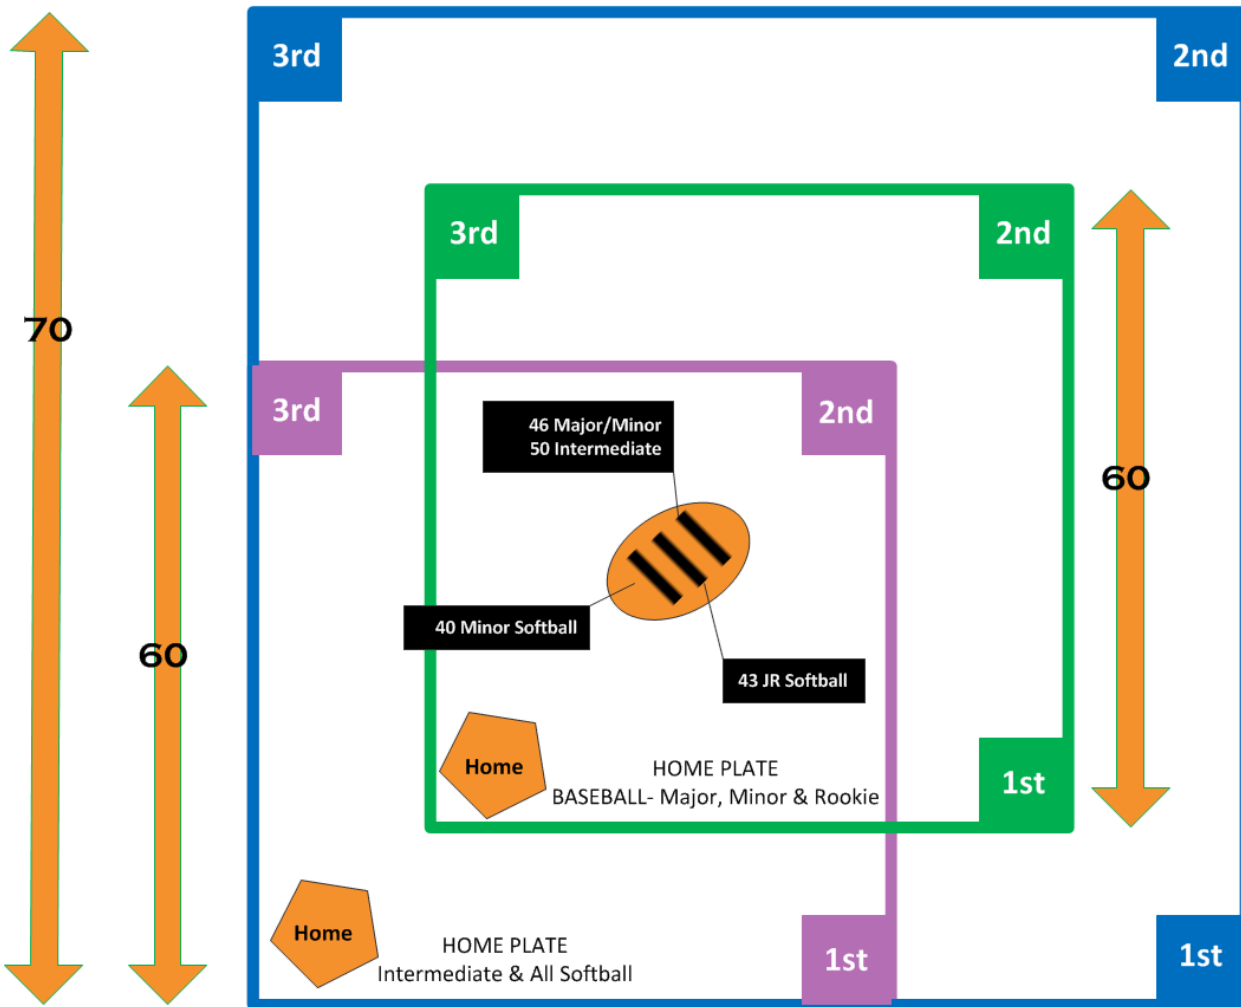

# General Diamond Set up

White FOUL pole

Yellow FOUL pole

INTERMEDIATE

MAJOR BASEBALL

JUNIOR, MAJOR, MINOR SOFTBALL

Yellow FOUL pole

White FOUL pole